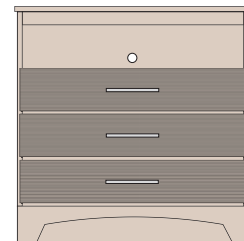

DECO COLLECTION

DECO Espresso King Headboard (36", 42", 48" H)
 ITEM# DEC-32-81
 78" W x 1" D x 36" H
 ITEM# DEC-32-78
 78" W x 1" D x 42" H
 ITEM# DEC-32-21
 78" W x 1" D x 48" H

DECO Espresso Queen Headboard (36", 42", 48" H)
 ITEM# DEC-32-82
 62" W x 1" D x 36" H
 ITEM# DEC-32-79
 62" W x 1" D x 42" H
 ITEM# DEC-32-22
 62" W x 1" D x 48" H

DECO Espresso Full Headboard (36", 42", 48" H)
 ITEM# DEC-32-80
 56" W x 1" D x 36" H
 ITEM# DEC-32-77
 56" W x 1" D x 42" H
 ITEM# DEC-32-20
 56" W x 1" D x 48" H

DECO Espresso Micro Fridge Unit - NO Trim
 ITEM# DEC-32-14
 48" W x 22" D x 43" H
 DECO Espresso Micro Fridge Unit
 with Metal Trim Shelf Protection
 ITEM# DEC-32-16
 48" W x 22" D x 43" H

DECO Espresso 3-Drawer Chest with Shelf
 ITEM# DEC-32-13
 36" W x 22" D x 36" H

DECO Espresso 3-Drawer Chest (No Shelf)
 ITEM# DEC-32-12
 30" W x 22" D x 30" H

DECO Espresso Panel Desk (42" and 48" W)
 ITEM# DEC-32-57
 42" W x 24" D x 30" H
 ITEM# DEC-32-66
 48" W x 26" D x 30" H

DECO COLLECTION

- A Deco Night Stand
ITEM# DEC-32-43 DIMENSIONS 24"W x 16"D x 24"H
- B Deco Queen HB 48"
ITEM# DEC-32-22 DIMENSIONS 62"W x 1"D x 48"H
- C Deco Desk Without Drawer
ITEM# DEC-32-58 DIMENSIONS 42"W x 24"D x 30"H
- D Deco 3-Drawer MicroFridge Chest
ITEM# DEC-32-14 DIMENSIONS 48"W x 22"D x 43"H