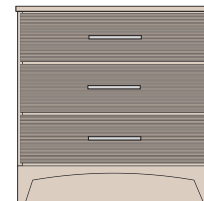

DECO COLLECTION

DECO Espresso King Headboard (36", 42", 48" H)
 ITEM# DEC-32-81
 78" W x 1" D x 36" H
 ITEM# DEC-32-78
 78" W x 1" D x 42" H
 ITEM# DEC-32-21
 78" W x 1" D x 48" H

DECO Espresso Queen Headboard (36", 42", 48" H)
 ITEM# DEC-32-82
 62" W x 1" D x 36" H
 ITEM# DEC-32-79
 62" W x 1" D x 42" H
 ITEM# DEC-32-22
 62" W x 1" D x 48" H

DECO Espresso Full Headboard (36", 42", 48" H)
 ITEM# DEC-32-80
 56" W x 1" D x 36" H
 ITEM# DEC-32-77
 56" W x 1" D x 42" H
 ITEM# DEC-32-20
 56" W x 1" D x 48" H

DECO Espresso Micro Fridge Unit - NO Trim
 ITEM# DEC-32-14
 48" W x 22" D x 43" H
 DECO Espresso Micro Fridge Unit
 with Metal Trim Shelf Protection
 ITEM# DEC-32-16
 48" W x 22" D x 43" H

DECO Espresso 3-Drawer Chest with Shelf
 ITEM# DEC-32-13
 36" W x 22" D x 36" H

DECO Espresso 3-Drawer Chest (No Shelf)
 ITEM# DEC-32-12
 30" W x 22" D x 30" H

DECO Espresso Panel Desk (42" and 48" W)
 ITEM# DEC-32-57
 42" W x 24" D x 30" H
 ITEM# DEC-32-66
 48" W x 26" D x 30" H

DECO COLLECTION

- A Deco Night Stand
ITEM# DEC-32-43 DIMENSIONS 24"W x 16"D x 24"H
- B Deco Queen HB 48"
ITEM# DEC-32-22 DIMENSIONS 62"W x 1"D x 48"H
- C Deco Desk Without Drawer
ITEM# DEC-32-58 DIMENSIONS 42"W x 24"D x 30"H
- D Deco 3-Drawer MicroFridge Chest
ITEM# DEC-32-14 DIMENSIONS 48"W x 22"D x 43"H