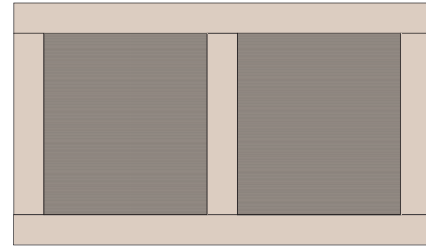

DECO COLLECTION

DECO Espresso King Headboard (36", 42", 48" H)
 ITEM# DEC-32-81
 78" W x 1" D x 36" H
 ITEM# DEC-32-78
 78" W x 1" D x 42" H
 ITEM# DEC-32-21
 78" W x 1" D x 48" H

DECO Espresso Queen Headboard (36", 42", 48" H)
 ITEM# DEC-32-82
 62" W x 1" D x 36" H
 ITEM# DEC-32-79
 62" W x 1" D x 42" H
 ITEM# DEC-32-22
 62" W x 1" D x 48" H

DECO Espresso Full Headboard (36", 42", 48" H)
 ITEM# DEC-32-80
 56" W x 1" D x 36" H
 ITEM# DEC-32-77
 56" W x 1" D x 42" H
 ITEM# DEC-32-20
 56" W x 1" D x 48" H

DECO Espresso Micro Fridge Unit - NO Trim
 ITEM# DEC-32-14
 48" W x 22" D x 43" H
 DECO Espresso Micro Fridge Unit
 with Metal Trim Shelf Protection
 ITEM# DEC-32-16
 48" W x 22" D x 43" H

DECO Espresso 3-Drawer Chest with Shelf
 ITEM# DEC-32-13
 36" W x 22" D x 36" H

DECO Espresso 3-Drawer Chest (No Shelf)
 ITEM# DEC-32-12
 30" W x 22" D x 30" H

DECO Espresso Panel Desk (42" and 48" W)
 ITEM# DEC-32-57
 42" W x 24" D x 30" H
 ITEM# DEC-32-66
 48" W x 26" D x 30" H