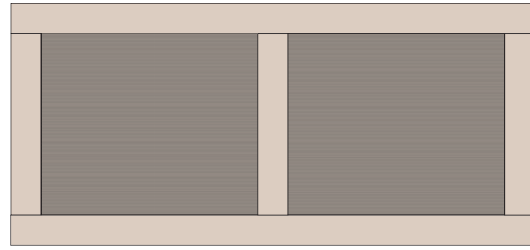

DECO COLLECTION

DECO Espresso King Headboard (36", 42", 48" H)
 ITEM# DEC-32-81
 78" W x 1" D x 36" H
 ITEM# DEC-32-78
 78" W x 1" D x 42" H
 ITEM# DEC-32-21
 78" W x 1" D x 48" H

DECO Espresso Queen Headboard (36", 42", 48" H)
 ITEM# DEC-32-82
 62" W x 1" D x 36" H
 ITEM# DEC-32-79
 62" W x 1" D x 42" H
 ITEM# DEC-32-22
 62" W x 1" D x 48" H

DECO Espresso Full Headboard (36", 42", 48" H)
 ITEM# DEC-32-80
 56" W x 1" D x 36" H
 ITEM# DEC-32-77
 56" W x 1" D x 42" H
 ITEM# DEC-32-20
 56" W x 1" D x 48" H

DECO Espresso Micro Fridge Unit - NO Trim
 ITEM# DEC-32-14
 48" W x 22" D x 43" H
 DECO Espresso Micro Fridge Unit
 with Metal Trim Shelf Protection
 ITEM# DEC-32-16
 48" W x 22" D x 43" H

DECO Espresso 3-Drawer Chest with Shelf
 ITEM# DEC-32-13
 36" W x 22" D x 36" H

DECO Espresso 3-Drawer Chest (No Shelf)
 ITEM# DEC-32-12
 30" W x 22" D x 30" H

DECO Espresso Panel Desk (42" and 48" W)
 ITEM# DEC-32-57
 42" W x 24" D x 30" H
 ITEM# DEC-32-66
 48" W x 26" D x 30" H