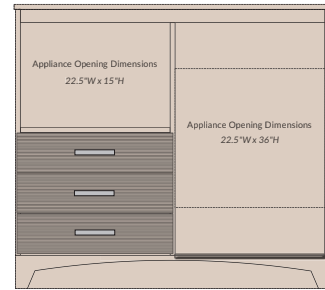

DECO COLLECTION

DECO Espresso King Headboard (36", 42", 48" H)
 ITEM# DEC-32-81
 78" W x 1" D x 36" H
 ITEM# DEC-32-78
 78" W x 1" D x 42" H
 ITEM# DEC-32-21
 78" W x 1" D x 48" H

DECO Espresso Queen Headboard (36", 42", 48" H)
 ITEM# DEC-32-82
 62" W x 1" D x 36" H
 ITEM# DEC-32-79
 62" W x 1" D x 42" H
 ITEM# DEC-32-22
 62" W x 1" D x 48" H

DECO Espresso Full Headboard (36", 42", 48" H)
 ITEM# DEC-32-80
 56" W x 1" D x 36" H
 ITEM# DEC-32-77
 56" W x 1" D x 42" H
 ITEM# DEC-32-20
 56" W x 1" D x 48" H

DECO Espresso Micro Fridge Unit - NO Trim
 ITEM# DEC-32-14
 48" W x 22" D x 43" H
 DECO Espresso Micro Fridge Unit
 with Metal Trim Shelf Protection
 ITEM# DEC-32-16
 48" W x 22" D x 43" H

DECO Espresso 3-Drawer Chest with Shelf
 ITEM# DEC-32-13
 36" W x 22" D x 36" H

DECO Espresso 3-Drawer Chest (No Shelf)
 ITEM# DEC-32-12
 30" W x 22" D x 30" H

DECO Espresso Panel Desk (42" and 48" W)
 ITEM# DEC-32-57
 42" W x 24" D x 30" H
 ITEM# DEC-32-66
 48" W x 26" D x 30" H

DECO COLLECTION

- A Deco Night Stand
ITEM# DEC-32-43 DIMENSIONS 24"W x 16"D x 24"H
- B Deco Queen HB 48"
ITEM# DEC-32-22 DIMENSIONS 62"W x 1"D x 48"H
- C Deco Desk Without Drawer
ITEM# DEC-32-58 DIMENSIONS 42"W x 24"D x 30"H
- D Deco 3-Drawer MicroFridge Chest
ITEM# DEC-32-14 DIMENSIONS 48"W x 22"D x 43"H